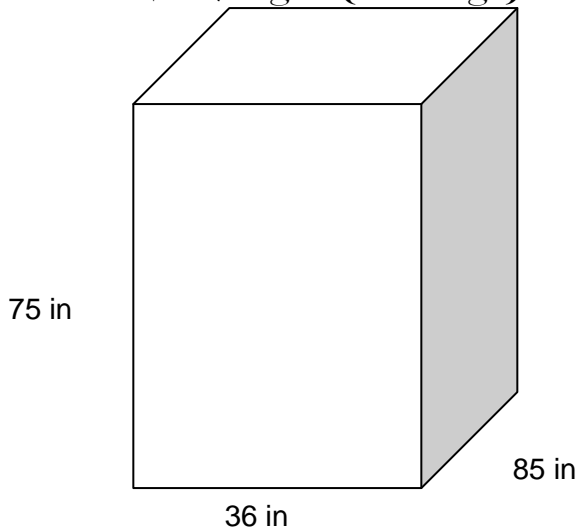

**Cage : \$21/night (1 dog)
\$26/night (2 dogs)**

**Crate: \$21/night (1 dog)
\$26/night (2 dogs)**

**Run \$30/night (1 dog)
\$40/night (2 dogs)
\$48/night (3+ dogs)**

Deluxe Suite \$61/night (1 dog)
\$66/night (2+ dogs)