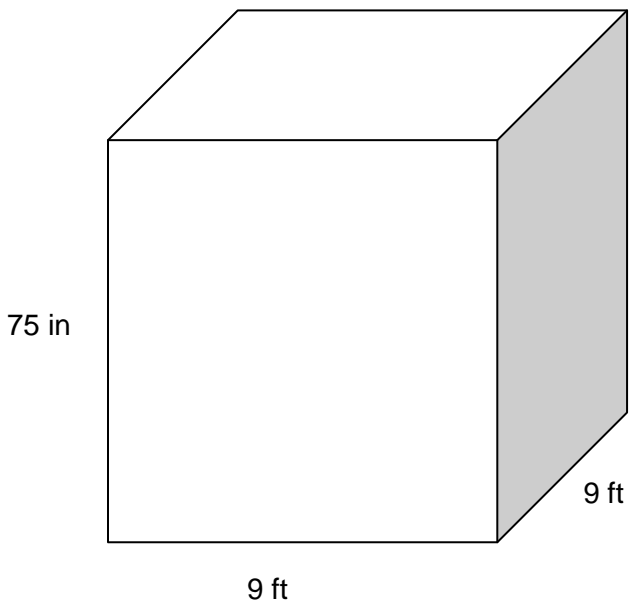

Bulldog Suite $81/night (1-2 dogs)
$91/night (3+ dogs)