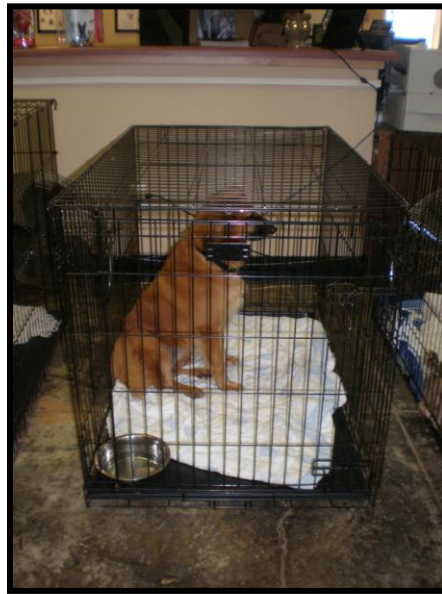

**Cage : \$21/night (1 dog)
\$26/night (2 dogs)**

**Crate: \$21/night (1 dog)
\$26/night (2 dogs)**

**Run \$30/night (1 dog)
\$40/night (2 dogs)
\$48/night (3+ dogs)**

Deluxe Suite \$61/night (1 dog)
\$66/night (2+ dogs)

Bulldog Suite \$81/night (1-2 dogs)
\$91/night (3+ dogs)

Day Care

Good Hands also provides facilities for “doggie day care,” or drop-off and pick-up during business hours within the same day. This service includes special play time for your dog in “social groups” and with staff members, as well as 3 walks outside if staying for a full day. Dogs are placed in play groups according to temperament. **If pick-up is not made by the end of the day and there is an overnight stay, regular boarding charges will apply in addition to doggie day care charges.**